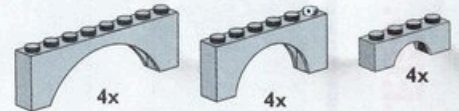

LOADS of the bricks you need!

AGES 4+

#3508 Black with Blue Panes
#3448 Black with Clear Panes

□ #3507 Clear
■ #3447 Transparent Blue

BULK BRICKS BUILDING TIPS

Build Happy Holiday Decorations!

Now you can build your very own snowman and holiday stocking to brighten your home this year! Go to www.LEGO.com/holidays to see step-by-step building instructions. Use LEGO bricks from your own collection, or from the bulk packs on page 36.

www.LEGO.com/holidays

Check out step-by-step building instructions

Call to Order: 1-800-453-4652 • Shop Online: www.LEGO.com